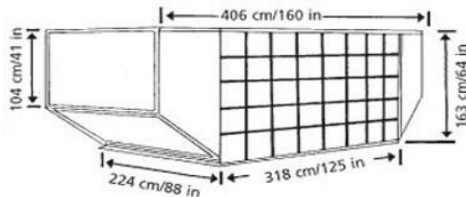

**World
Transport**

Air Freight Unit Types

DQF

Inside Dimensions	Usable Volume
140 x 233 x 152 cm	7.2m3

ALF

Inside Dimensions	Usable Volume
295 x 149 x 152 cm	8.9m3

AKE

Inside Dimensions	Usable Volume
140 x 147 x 152 cm	4.3m3

AAU

Inside Dimensions	Usable Volume
208 x 302 x 152 cm	14.5m3

AAF

Inside Dimensions	Usable Volume
208 x 302 x 152 cm	13.0m3

The above are intended as a guide only as equipment will slightly vary from Carrier to Carrier