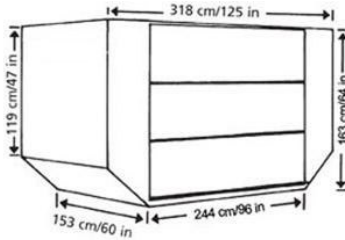

**World
Transport**

Air Freight Unit Types

DQF

Inside Dimensions	Usable Volume
140 x 233 x 152 cm	7.2m3

ALF

Inside Dimensions	Usable Volume
295 x 149 x 152 cm	8.9m3

AKE

Inside Dimensions	Usable Volume
140 x 147 x 152 cm	4.3m3

AAU

Inside Dimensions	Usable Volume
208 x 302 x 152 cm	14.5m3

AAF

Inside Dimensions	Usable Volume
208 x 302 x 152 cm	13.0m3

The above are intended as a guide only as equipment will slightly vary from Carrier to Carrier