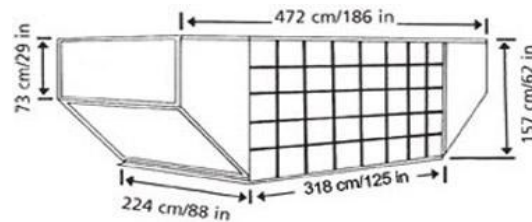

**World
Transport**

Air Freight Unit Types

DQF

Inside Dimensions	Usable Volume
140 x 233 x 152 cm	7.2m3

ALF

Inside Dimensions	Usable Volume
295 x 149 x 152 cm	8.9m3

AKE

Inside Dimensions	Usable Volume
140 x 147 x 152 cm	4.3m3

AAU

Inside Dimensions	Usable Volume
208 x 302 x 152 cm	14.5m3

AAF

Inside Dimensions	Usable Volume
208 x 302 x 152 cm	13.0m3

The above are intended as a guide only as equipment will slightly vary from Carrier to Carrier