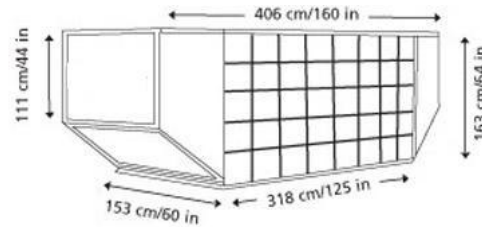

**World
Transport**

Air Freight Unit Types

DQF

Inside Dimensions	Usable Volume
140 x 233 x 152 cm	7.2m3

ALF

Inside Dimensions	Usable Volume
295 x 149 x 152 cm	8.9m3

AKE

Inside Dimensions	Usable Volume
140 x 147 x 152 cm	4.3m3

AAU

Inside Dimensions	Usable Volume
208 x 302 x 152 cm	14.5m3

AAF

Inside Dimensions	Usable Volume
208 x 302 x 152 cm	13.0m3

The above are intended as a guide only as equipment will slightly vary from Carrier to Carrier