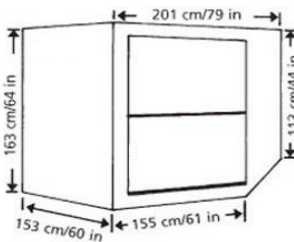

**World
Transport**

Air Freight Unit Types

DQF

Inside Dimensions	Usable Volume
140 x 233 x 152 cm	7.2m3

ALF

Inside Dimensions	Usable Volume
295 x 149 x 152 cm	8.9m3

AKE

Inside Dimensions	Usable Volume
140 x 147 x 152 cm	4.3m3

AAU

Inside Dimensions	Usable Volume
208 x 302 x 152 cm	14.5m3

AAF

Inside Dimensions	Usable Volume
208 x 302 x 152 cm	13.0m3

The above are intended as a guide only as equipment will slightly vary from Carrier to Carrier